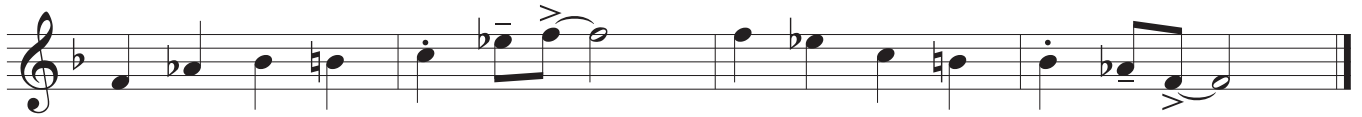

## Guitar

Swing ♩ = 98 (or as close as you can)

Concert F Blues

Excerpt from Attitude Adjustment - Swing

Excerpt from Funky Cha-Cha - Latin Funk (straight eighths)

Gmi7(b5) C7(b9)

Fmi7 Bb9

Gmi7(b5) C7(b9)